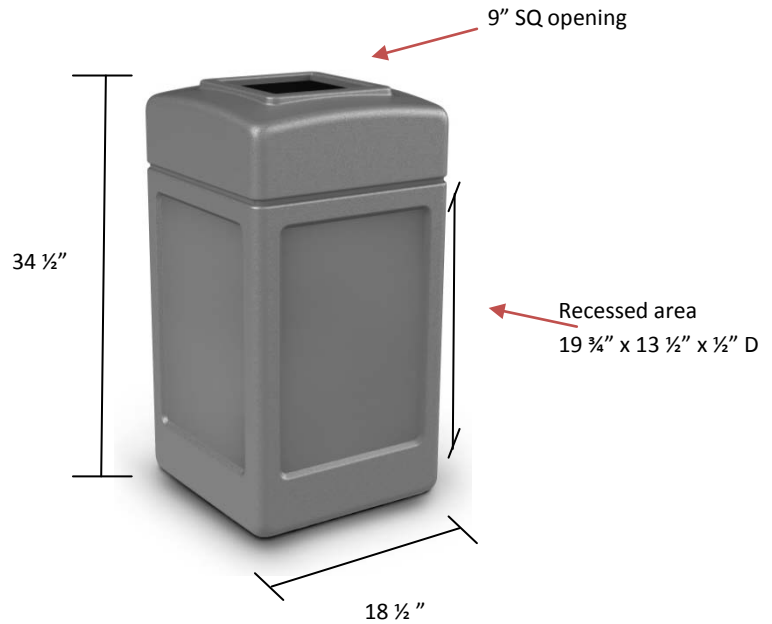

Square Waste Container

Item#:

- 732101 – Black
- 732102 – Beige
- 732103 – Gray
- 732104 – Blue

Material Process: Blow-Molded with HDPE

Unit Size	Capacity	Weight
34 1/2" H 18 1/2" W 18 1/2" L	42-Gallons	18 lbs

Carton Size	# Cartons Shipped	Dimensional Wt.	Carton Wt.
19" L x 20" W x 35" H	(1)	80 lbs	21 lbs

Patented Grab Bag™

- Ships at Dimensional Weight.

Square waste container has a sleek and contemporary style with a snap lid closure and patented Grab Bag™ system to secure trash bag in place for a cleaner appearance. These heavy-duty waste containers are designed to withstand the harshest environments! Receptacle is perfect for indoor or outdoor use.

- Large 42-gallon trash capacity, uses 45-gallon trash bags and is perfect for high traffic areas
- Includes patented Grab Bag system and additional routed openings to secure trash bag in place
- Telescoping lid hides trash bag and bump outs provide a snap fit to base making it perfect for outdoor use
- 9" square open top receptacle offers convenient disposal
- Environmentally friendly, molded from long-lasting recycled polyethylene; won't rust, dent or chip
- Plastic is approximately 1/8" thick for extra durability
- 50% post consumer recycled content (color black)
- 25% post consumer recycled content (colors beige, gray and blue)
- Made in U.S.A
- 1-year warranty