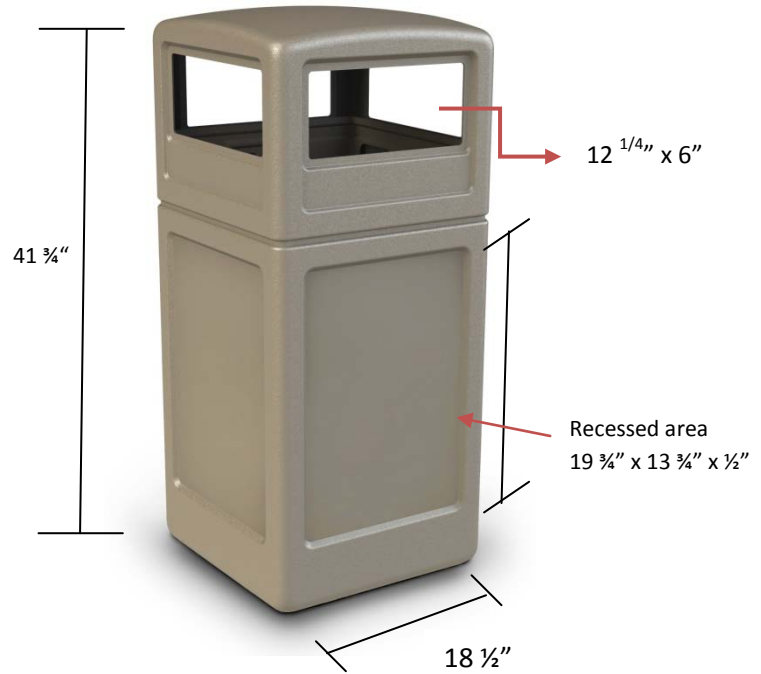

# Square Waste Container with Dome Lid

Item#:

73290199 – Black

73290299 – Beige

73290399 – Gray

73290499 – Blue

**Material Process:** Blow-Molded with HDPE

Unit Size	Capacity	Weight
41 ¾" H 18 ½" W 18 ½" L	42-Gallons	24 lbs

Carton Size	# Cartons Shipped	Dimensional Wt.	Carton Wt.
(Ctn1) 19"L x 20" W x 35"H (Ctn2) 18 ½"L x 19" W x 16"H	(1) Waste Container (2) Dome Lid	(Ctn1) 80 lbs (Ctn2) 35 lbs	(Ctn1) 21 lbs (Ctn2) 8 lbs

Grab Bag System

- Ships at Dimensional Weight.

Contemporary style dome lid helps keep the weather elements out and allows for convenient disposal on all sides. This heavy-duty waste container is designed to withstand the harshest environments and is perfect for indoor or outdoor use.

- Large 42-gallon trash capacity with a removable ashtray uses 45 gallon trash bags and is perfect for high traffic areas
- Large 12.25" x 6" Openings on all four sides allow for convenient disposal
- Lid fits snug to base and lifts off for easy trash removal. Trash receptacle includes patented Grab Bag™ system and additional routed openings to secure trash bag in place
- Environmentally friendly; molded from long-lasting recycled polyethylene; won't rust, dent or chip
- Plastic is approximately 1/8" thick for extra durability
- 50% post-consumer recycled content (color black)
- 25% post- consumer recycled content (colors beige, gray and blue)
- Made in U.S.A
- 1-year warranty