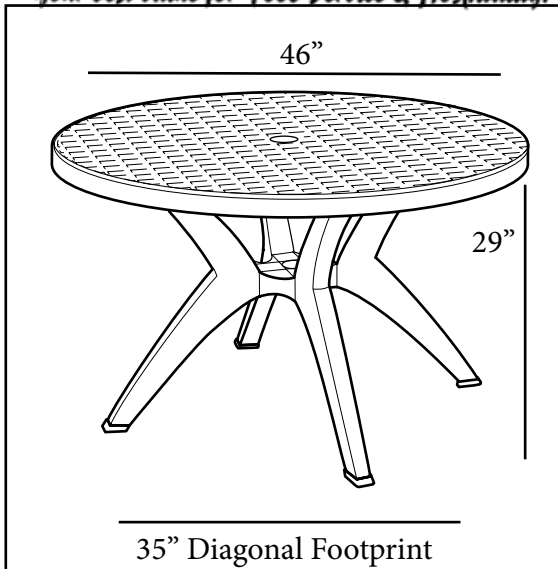

## Ibiza 46" Round Resin Pedestal Table

with umbrella hole

### Features & Benefits

Warranty: 1 Yr.

- The ideal poolside table!
- Sits up to 6 people comfortably.
- Made of 100% prime resin, a material impervious to salt air, chlorine and most common stains.
- “Tulip” resin base with a broad base span for increased stability—designed for use with the Grosfillex 35 lb. table umbrella base and optional 35 lb. base ring, or the resin umbrella base with filling cap.
- Umbrella hole with cap to fit all Grosfillex umbrellas with 1 1/2” pole.
- High resin table edge to resist impact and chipping.
- Easy to clean with soap and water, a mild solution of chlorine bleach and water, or even pool water.
- Easy to assemble.