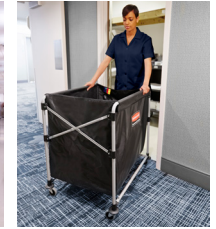

HOSPITALITY

- Housekeeping
- Laundry
- Pool and Spa
- Maintenance
- Janitorial
- Collection

HEALTHCARE

- Housekeeping
- Laundry
- Locker Room
- Maintenance
- Janitorial

FOODSERVICE

- Kitchen
- Maintenance
- Janitorial
- Collection

SPA AND FITNESS

- Locker Room
- Fitness Studio
- Janitorial
- Collection

SCHOOLS AND UNIVERSITIES

- Locker Room
- Laundry
- Janitorial
- Collection

OFFICE BUILDING

- Mail Room
- Janitorial
- Collection