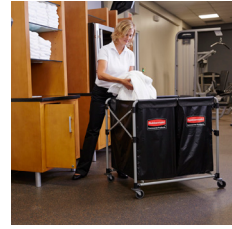

COLLAPSIBLE X-CART

ENHANCE ORGANIZATION, PRODUCTIVITY, AND IMAGE IN ANY COMMERCIAL FACILITY

HOSPITALITY

- Housekeeping
- Laundry
- Pool and Spa
- Maintenance
- Janitorial
- Collection

HEALTHCARE

- Housekeeping
- Laundry
- Locker Room
- Maintenance
- Janitorial

FOODSERVICE

- Kitchen
- Maintenance
- Janitorial
- Collection

SPA AND FITNESS

- Locker Room
- Fitness Studio
- Janitorial
- Collection

SCHOOLS AND UNIVERSITIES

- Locker Room
- Laundry
- Janitorial
- Collection

OFFICE BUILDING

- Mail Room
- Janitorial
- Collection